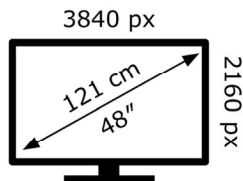

LG Electronics

OLED48C26LB

**66** kWh/1000h

ABCDEF**G**

**120** kWh/1000h

2019/2013