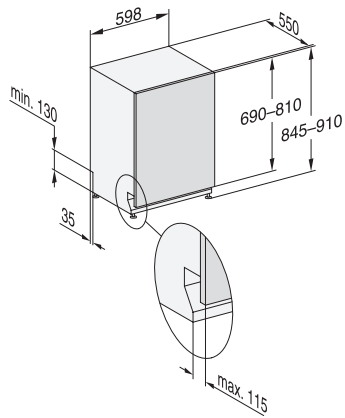

SolarSave	•
ExtraQuiet 40 dB(A)	•
Appliance care	•
Dishwashing options	
AutoDos	•
IntenseZone	•
Express	•
Extra Clean	•
Extra dry	•
Basket design	
Cutlery loading	3D MultiFlex tray
FlexCare glass holder	2
FlexCare cup rack	1
Basket design	ExtraComfort
Number of place settings	14
Safety	
Waterproof system	•
Filter indicator light	•
Technical data	
Niche width minimal in mm	600
Niche width max in mm	600
Niche height minimal in mm	845
Niche height maximal in mm	910
Niche depth in mm	550
Appliance width in mm	598
Appliance height in mm	845
Appliance depth in mm	550
Depth with door open in cm	120.5
Net weight in kg	49.0
Total rated load in kW	2.00
Voltage in V	230
Fuse rating in A	10
Number of phases	1
Electrical frequency standard	50
Length of water inlet hose in m	1.50
Length of water drain hose in m	1.50
Length of supply lead in m	1.80
Min. front panel weight in kg	4.0
Max. front panel weight in kg	12.0
Available display languages	
Available display languages through MultiLingua	bahasa malaysia, deutsch, english (AU), english (GB),

G 7465 SCVi XXL AutoDos

Fully integrated dishwasher XXL

with automatic dispensing thanks to AutoDos with integrated PowerDisk.

G7000, fully integrated dishwasher, XXL, 60cm (installation drawing)

- 1) Plinth height 35-155 mm, 2) Plinth height 100-220 mm,
- 3) Appliance height max. 970 mm with plinth height conversion kit (Mat.-Nr. 6.394.761),

G7000, fully integrated dishwasher, XXL, 60cm (installation drawing)