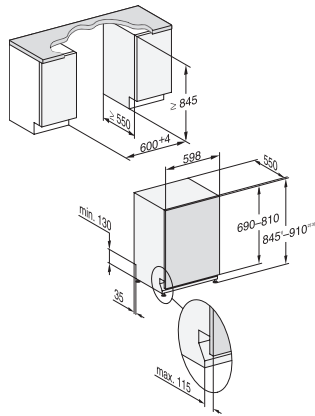

SolarSave	•
ExtraQuiet 40 dB(A)	•
Appliance care	•
Dishwashing options	
AutoDos	•
IntenseZone	•
Express	•
Extra Clean	•
Extra dry	•
Basket design	
Cutlery loading	3D MultiFlex tray
FlexCare glass holder	2
FlexCare cup rack	1
Basket design	ExtraComfort
Number of place settings	14
Safety	
Waterproof system	•
Filter indicator light	•
Technical data	
Niche width minimal in mm	600
Niche width max in mm	600
Niche height minimal in mm	845
Niche height maximal in mm	910
Niche depth in mm	550
Appliance width in mm	598
Appliance height in mm	845
Appliance depth in mm	550
Depth with door open in cm	120.5
Net weight in kg	49.0
Total rated load in kW	2.00
Voltage in V	230
Fuse rating in A	10
Number of phases	1
Electrical frequency standard	50
Length of water inlet hose in m	1.50
Length of water drain hose in m	1.50
Length of supply lead in m	1.80
Min. front panel weight in kg	4.0
Max. front panel weight in kg	12.0
Available display languages	
Available display languages through MultiLingua	bahasa malaysia, deutsch, english (AU), english (GB),

G 7465 SCVi XXL AutoDos

Fully integrated dishwasher XXL

with automatic dispensing thanks to AutoDos with integrated PowerDisk.

G7000, fully integrated dishwasher, XXL, 60cm (installation drawing)

- 1) Plinth height 35-155 mm, 2) Plinth height 100-220 mm,
- 3) Appliance height max. 970 mm with plinth height conversion kit (Mat.-Nr. 6.394.761),

G7000, fully integrated dishwasher, XXL, 60cm (installation drawing)